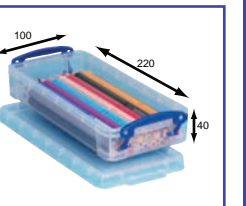

Really Useful Box®

- | | |
|---------------------|------------|
| 18 Litre | 0.2 Litre |
| 35L Folding | 0.3 Litre |
| | 0.7 Litre |
| | 0.75 Litre |
| | 1.6 Litre |
| 35 Litre | 2.1 Litre |
| | 1.75 Litre |
| | 3 Litre |
| 42 Litre | 5 Litre |
| | 4 Litre |
| 50 Litre | 9 Litre |
| 64 Litre open front | 19 Litre |
| 64 Litre | 6 Litre |
| | 12 Litre |
| 84 Litre | 24 Litre |
| | 10 Litre |
| 0.9 Litre | 20 Litre |
| 1.5 Litre | |
| 7 Litre | |

Our boxes are strong

All dimensions are external dimensions for the box including the lid

www.reallyusefulbox.com

0.2 Litre box
Drawing pins/ paper clips

0.3 Litre box
Business cards

0.35 Litre box
Paper clips/ small office items

0.55 Litre box
Pencils/ Crayons

0.7 Litre box
Desk tidy

0.75 Litre box
Erasers/ small office items

0.9 Litre box
Erasers/ small office items

1.5 Litre box
30cm/ 12" pencil box

1.6 Litre box
Desk Tidy

1.75 Litre box
Stamps/ office items

2.1 Litre box
6 x 4 Photographs/ Postcards

3 Litre box
18 CDs/ 10 DVDs

4 Litre box
1 Ream of A4 paper

4 Litre hobby box

4 Litre office box

5 Litre box
Office tidy/ ladies shoes

6 Litre box
C4 envelopes

7 Litre box
12" x 12" scrap book