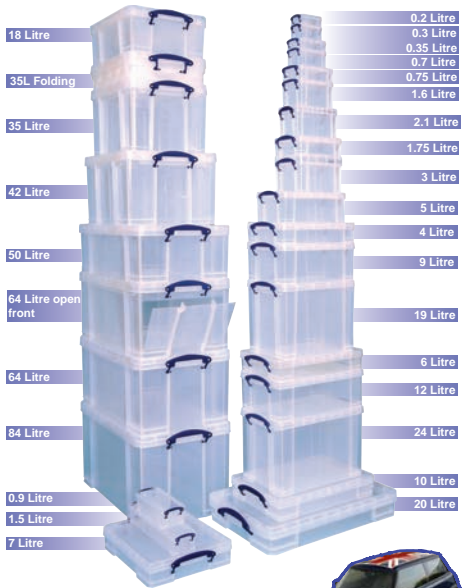

Really Useful Box®

- | | |
|---------------------|------------|
| 18 Litre | 0.2 Litre |
| 35L Folding | 0.3 Litre |
| | 0.7 Litre |
| | 0.75 Litre |
| | 1.6 Litre |
| 35 Litre | 2.1 Litre |
| | 1.75 Litre |
| | 3 Litre |
| 42 Litre | 5 Litre |
| | 4 Litre |
| 50 Litre | 9 Litre |
| 64 Litre open front | 19 Litre |
| 64 Litre | 6 Litre |
| | 12 Litre |
| 84 Litre | 24 Litre |
| | 10 Litre |
| 0.9 Litre | 20 Litre |
| 1.5 Litre | |
| 7 Litre | |

Our boxes are strong

All dimensions are external dimensions for the box including the lid

www.reallyusefulbox.com

0.2 Litre box
Drawing pins/ paper clips

0.3 Litre box
Business cards

0.35 Litre box
Paper clips/ small office items

0.55 Litre box
Pencils/ Crayons

0.7 Litre box
Desk tidy

0.75 Litre box
Erasers/ small office items

0.9 Litre box
Erasers/ small office items

1.5 Litre box
30cm/ 12" pencil box

1.6 Litre box
Desk Tidy

1.75 Litre box
Stamps/ office items

2.1 Litre box
6 x 4 Photographs/ Postcards

3 Litre box
18 CDs/ 10 DVDs

4 Litre box
1 Ream of A4 paper

4 Litre hobby box

4 Litre office box

5 Litre box
Office tidy/ ladies shoes

6 Litre box
C4 envelopes

7 Litre box
12" x 12" scrap book