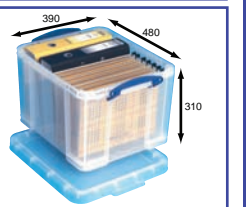

Our boxes are strong

All dimensions are external dimensions for the box including the lid

www.reallyusefulbox.com

0.2 Litre box
Drawing pins/ paper clips

0.3 Litre box
Business cards

0.35 Litre box
Paper clips/ small office items

0.55 Litre box
Pencils/ Crayons

0.7 Litre box
Desk tidy

0.75 Litre box
Erasers/ small office items

0.9 Litre box
Erasers/ small office items

1.5 Litre box
30cm/ 12" pencil box

1.6 Litre box
Desk Tidy

1.75 Litre box
Stamps/ office items

2.1 Litre box
6 x 4 Photographs/ Postcards

3 Litre box
18 CDs/ 10 DVDs

4 Litre box
1 Ream of A4 paper

4 Litre hobby box

4 Litre office box

5 Litre box
Office tidy/ ladies shoes

6 Litre box
C4 envelopes

7 Litre box
12" x 12" scrap book

9 Litre box
A4/40 CDs/20 DVDs/ mens shoes

10 Litre box
A3 paper/ double A4

12 Litre Box
C4 Envelopes

18 Litre Box
93 CDs/44 DVDs/Drills

18 Litre XL Box
200 Singles/45 VHS

19 Litre Box
A4 (5 reams)/A4 Suspension files