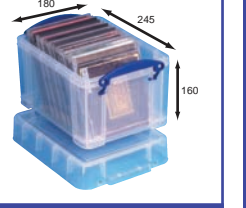

Our boxes are strong

All dimensions are external dimensions for the box including the lid

www.reallyusefulbox.com

0.2 Litre box
Drawing pins/ paper clips

0.3 Litre box
Business cards

0.35 Litre box
Paper clips/ small office items

0.55 Litre box
Pencils/ Crayons

0.7 Litre box
Desk tidy

0.75 Litre box
Erasers/ small office items

0.9 Litre box
Erasers/ small office items

1.5 Litre box
30cm/ 12" pencil box

1.6 Litre box
Desk Tidy

1.75 Litre box
Stamps/ office items

2.1 Litre box
6 x 4 Photographs/ Postcards

3 Litre box
18 CDs/ 10 DVDs

4 Litre box
1 Ream of A4 paper

4 Litre hobby box

4 Litre office box

5 Litre box
Office tidy/ ladies shoes

6 Litre box
C4 envelopes

7 Litre box
12" x 12" scrap book

9 Litre box
A4/40 CDs/20 DVDs/ mens shoes

10 Litre box
A3 paper/ double A4

12 Litre Box
C4 Envelopes

18 Litre Box
93 CDs/44 DVDs/Drills

18 Litre XL Box
200 Singles/45 VHS

19 Litre Box
A4 (5 reams)/A4 Suspension files