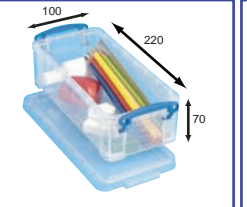

Really Useful Box®

- | | |
|---------------------|------------|
| 18 Litre | 0.2 Litre |
| 35L Folding | 0.3 Litre |
| | 0.7 Litre |
| | 0.75 Litre |
| | 1.6 Litre |
| 35 Litre | 2.1 Litre |
| | 1.75 Litre |
| | 3 Litre |
| 42 Litre | 5 Litre |
| | 4 Litre |
| 50 Litre | 9 Litre |
| 64 Litre open front | 19 Litre |
| 64 Litre | 6 Litre |
| | 12 Litre |
| 84 Litre | 24 Litre |
| | 10 Litre |
| 0.9 Litre | 20 Litre |
| 1.5 Litre | |
| 7 Litre | |

Our boxes are strong

All dimensions are external dimensions for the box including the lid

www.reallyusefulbox.com

0.2 Litre box
Drawing pins/ paper clips

0.3 Litre box
Business cards

0.35 Litre box
Paper clips/ small office items

0.55 Litre box
Pencils/ Crayons

0.7 Litre box
Desk tidy

0.75 Litre box
Erasers/ small office items

0.9 Litre box
Erasers/ small office items

1.5 Litre box
30cm/ 12" pencil box

1.6 Litre box
Desk Tidy

1.75 Litre box
Stamps/ office items

2.1 Litre box
6 x 4 Photographs/ Postcards

3 Litre box
18 CDs/ 10 DVDs

4 Litre box
1 Ream of A4 paper

4 Litre hobby box

4 Litre office box

5 Litre box
Office tidy/ ladies shoes

6 Litre box
C4 envelopes

7 Litre box
12" x 12" scrap book