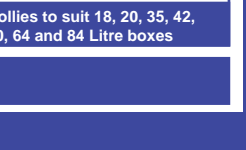

9 Litre box
A4/40 CDs/20 DVDs/ mens shoes

10 Litre box
A3 paper/ double A4

12 Litre Box
C4 Envelopes

18 Litre Box
93 CDs/44 DVDs/Drills

18 Litre XL Box
200 Singles/45 VHS

19 Litre Box
A4 (5 reams)/A4 Suspension files

19 Litre XL Box
50 LPs

20 Litre Box
Board Games/Collectors' Tray

22 Litre Box
Wrapping paper

24 Litre Box
Foolscap Suspension files

32 Litre Box
Foolscap Suspension files

35 Litre Box
A4 Files/Foolscap Files

35 Litre XL Box
Scrapbooking & Photo Albums/95 LPs

42 Litre Box
Foolscap Files

50 Litre Box
Under Bed Storage/7" Singles

64 Litre Box
Foolscap Files/Loft Storage

64 Litre Open Front Box
Easy Access For Stored Goods